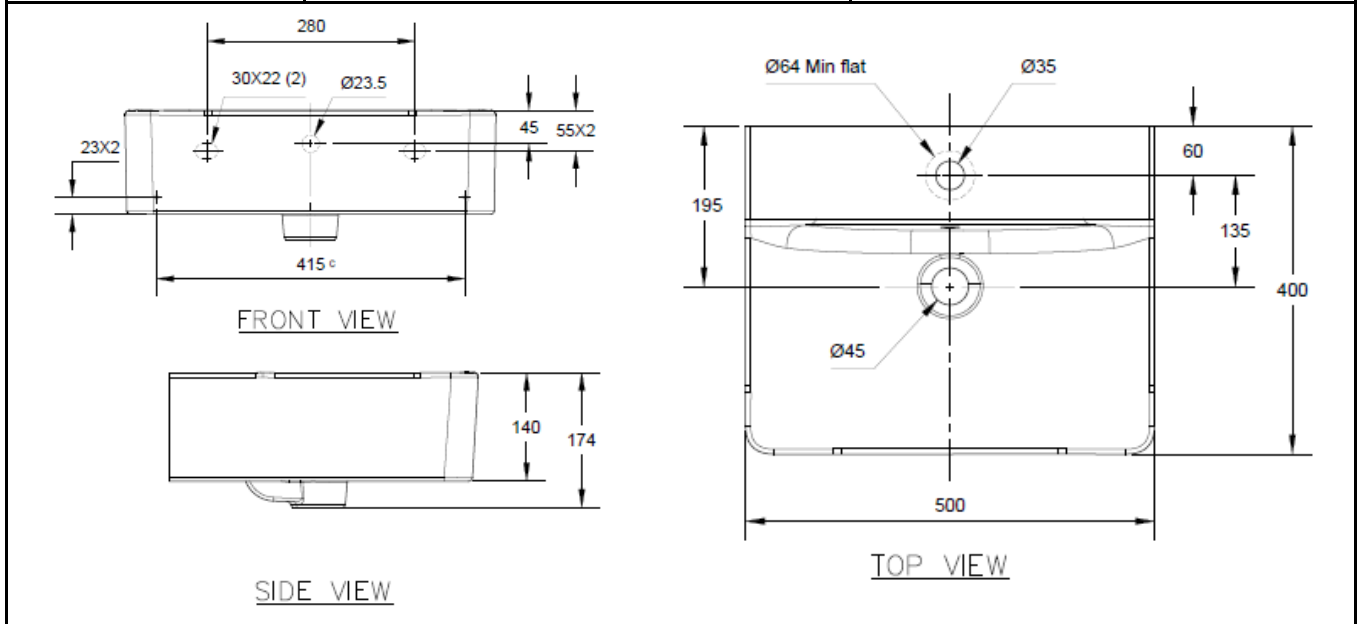

PROJECT		REF		REV	ITEM CODE	
LOCATION		DATE			PAGE	

**SANITARY WARE SPECIFICATION SHEET**

<p>Item Descriptions</p> <p>Dimensions</p> <p>Model</p> <p>Material</p> <p>Colour</p> <p>Manufacturer</p> <p>Source</p> <p>Contact Tel/Fax</p> <p>E-mail</p> <p>Website</p>	<p>American Standard (Thailand) Vitreous china square wall hung wash basin</p> <p>L500 x W400 x H174 mm</p> <p>TF0555</p> <p>Vitreous China</p> <p>White</p> <p>American Standard (Thailand)</p> <p>Acme Sanitary Ware Co. Ltd Mr. Eric Wong/ Mr. Don Yuen</p> <p>(852) 2388-7171 / (852) 2710-8012</p> <p>acme@acmesanitary.com.hk</p> <p>www.acmesanitary.com.hk</p>	<p style="text-align: center;">Illustration/ Drawing</p>  <p><b>Detail specifications</b>        Concept Cube – Wall Hung Wash Basin        With overflow hole on front position</p>
---	--	--